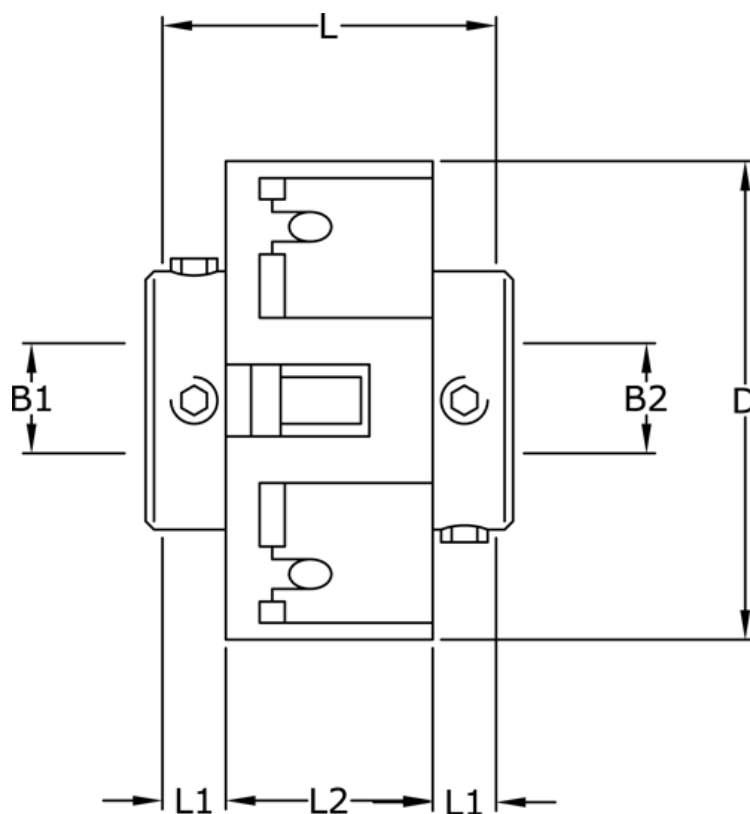

Article number: 3322201181420

Description: Uni-Lat Coupling size 201.18.14.20
set screw hub, bore 3/5 mm

Measures

B1	= 3
B2	= 5
D	= 18
L	= 14.2
L1	= 4.6
L2	= 5.1
Screw	= M3